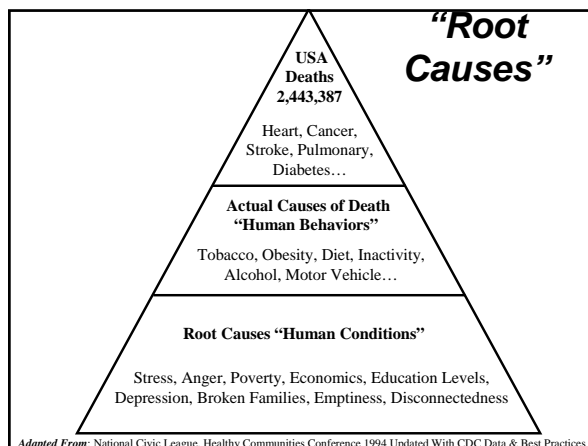

**1990 & 2004 Leading Actual Causes of Death in the US—“Human Behaviors”**

Source: CDC

**AMERICAN**  
*Countryside*

[www.americancountryside.com](http://www.americancountryside.com)

Andrew McCrea  
5650 Berlin Rd.  
Maysville, MO 64469  
(816) 449-2155