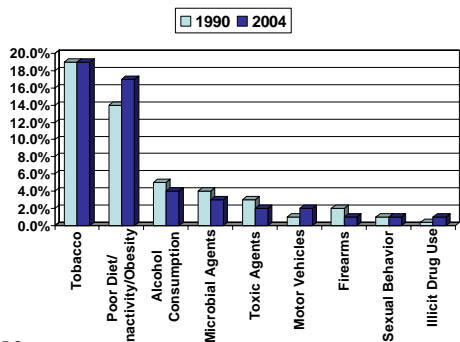

**1990 & 2004 Leading Actual Causes of Death in the US—“Human Behaviors”**

Source: CDC

**AMERICAN**  
*Countryside*

[www.americancountryside.com](http://www.americancountryside.com)

Andrew McCrea  
5650 Berlin Rd.  
Maysville, MO 64469  
(816) 449-2155